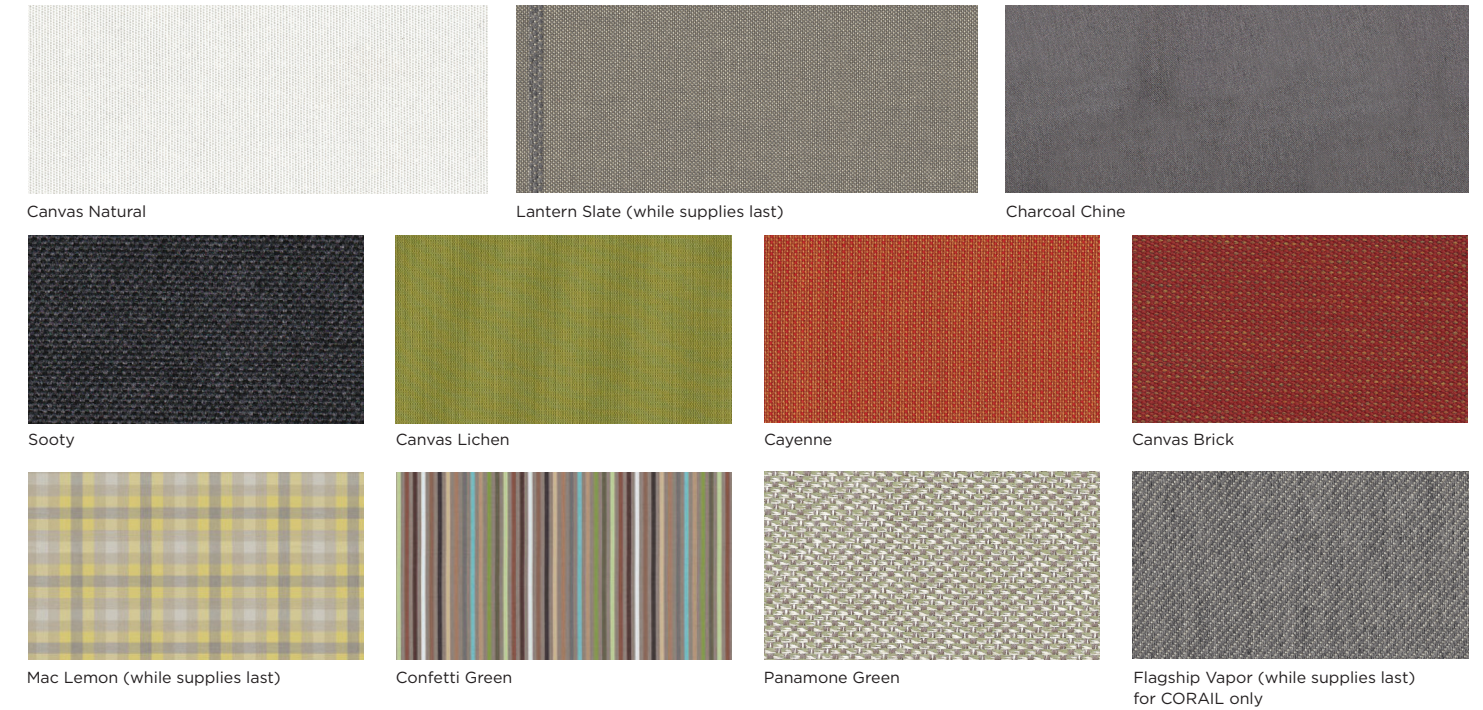

COCO, CORAIL, DIUNA, SANDUR, SKAGEN, RIAD AND YLAND COLLECTIONS FABRIC