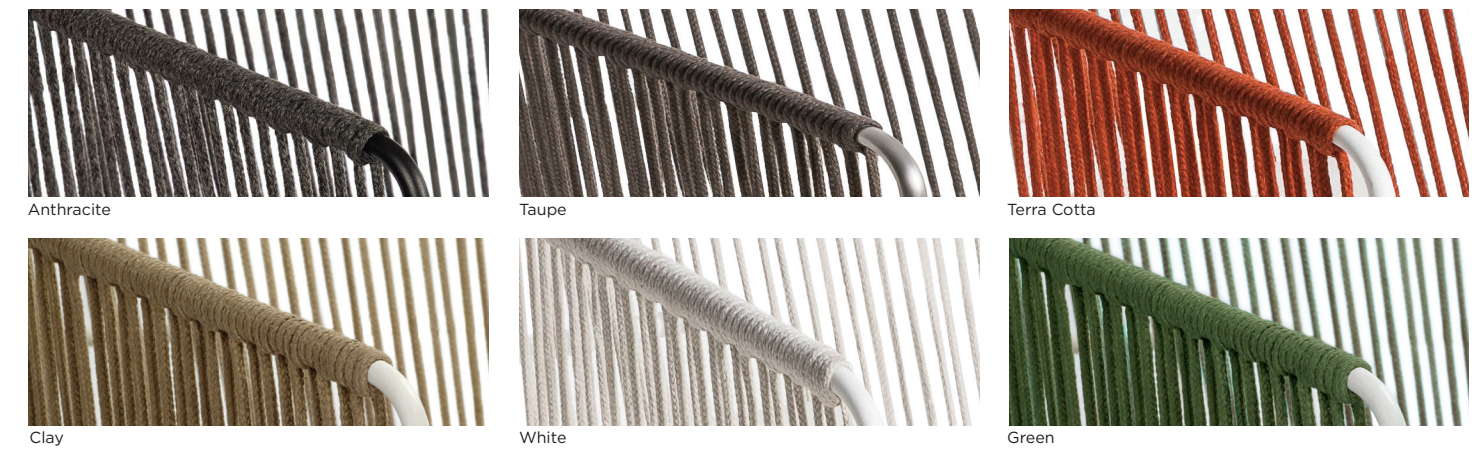

TABLE TOP

MESH

COCO, CORAIL, DIUNA, SANDUR, SKAGEN, RIAD AND YLAND COLLECTIONS FABRIC

FABRIC AVAILABLE FOR ASTOR, HAMILTON, MADISON, DELANCEY & LIMITED COLLECTIONS

ROPE

CUSHION COM YARDAGE

CORAIL SOLID 54"

	Dining Chair	1
	Dining Armchair	1
	Seat x1	1
	Back x1	1
	Lounge Chair	1
	Lounge Armchair	1
	Seat x1	1
	Back x1	1
	Footstool/ Coffee Table	1
	Bar Chair	1
	Bar Armchair	1
	Seat x1	1
	Back x1	1
	Sun Lounger	3