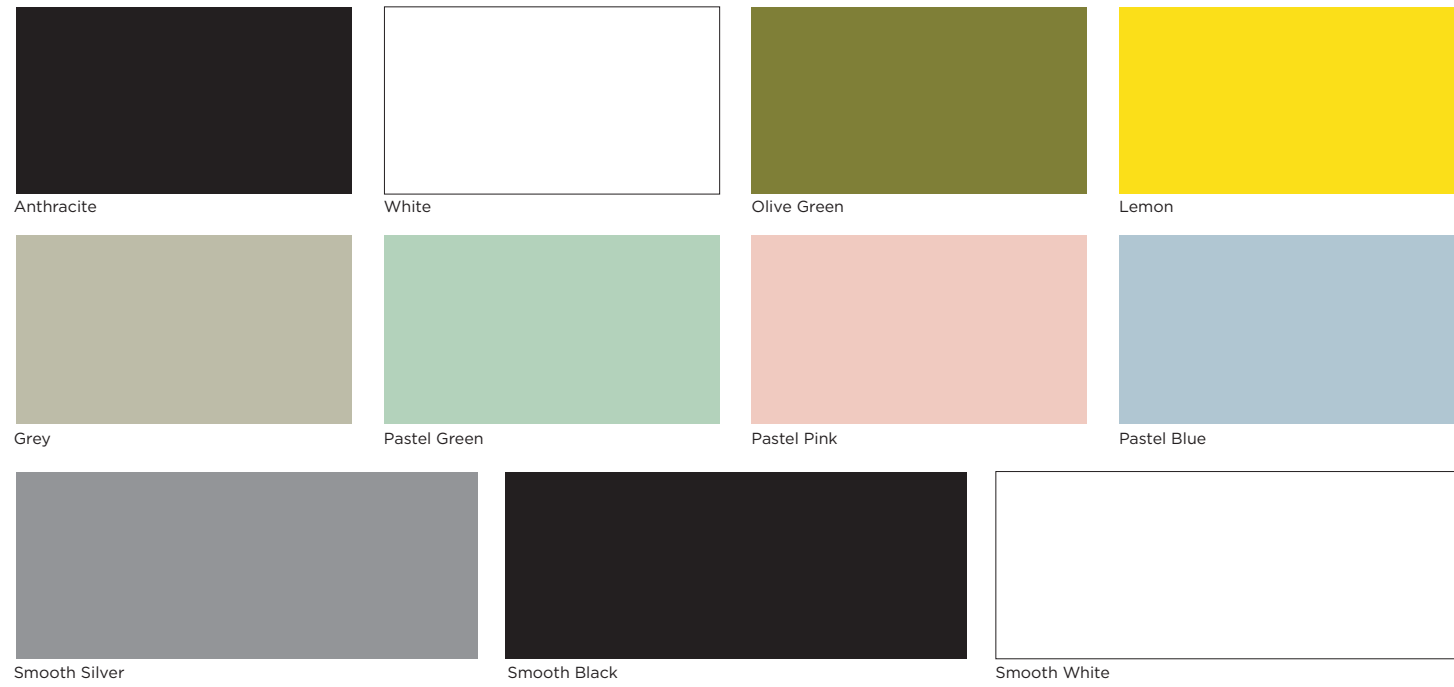

FABRIC AVAILABLE FOR FURNITURE COVER

Onyx

Graphite

Stone

Cobalt

Sand

Walnut

POWDER COATING AVAILABLE FOR ALL PRODUCTS: