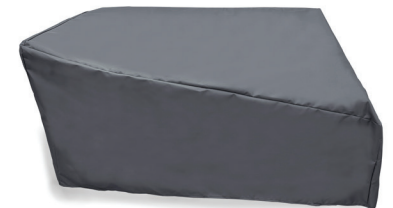

MATERIALS & SWATCHES

Aluminum is a lightweight metal that is very strong and durable. The alloy we use guarantees excellent resistance to corrosion and has outstanding material properties. All aluminum products in the OASIQ collection are polished by hand, which produces a very beautiful finish when painted. After polishing, the furniture is cleaned, chemically treated, and painted using an electro-statically applied polyester powder coating. This gives the furniture a very strong finish, making it scratch resistant and weatherproof.

Teak is a beautiful dense hardwood with a uniquely high natural oil content. This means that it easily withstands all kinds of weather conditions. Even without any form of protection, sun, rain and snow do not diminish the quality of this natural material. Our teak furniture is delivered to the customer untreated. Under the influence of weather conditions, teak furniture will slowly change colour to a silvery grey that perfectly matches its natural surroundings.

All stainless steel products in the OASIQ collection are made of Grade 304 stainless steel. This metal consists of various alloy elements such as iron, nickel and chromium. When exposed to air, a hard chromium-oxide layer is formed that protects the metal against corrosion. Our stainless steel products have been hand brushed to give their surface a satin-like shine that feels very smooth. The result is a corrosion resistant surface that is easy to clean and maintain.